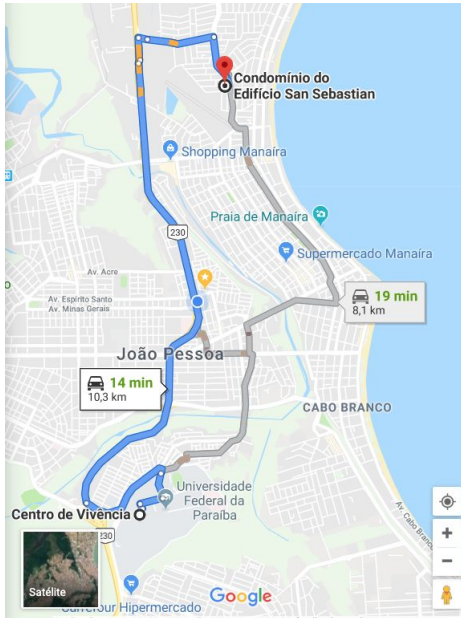

Geolocalização e Rotas